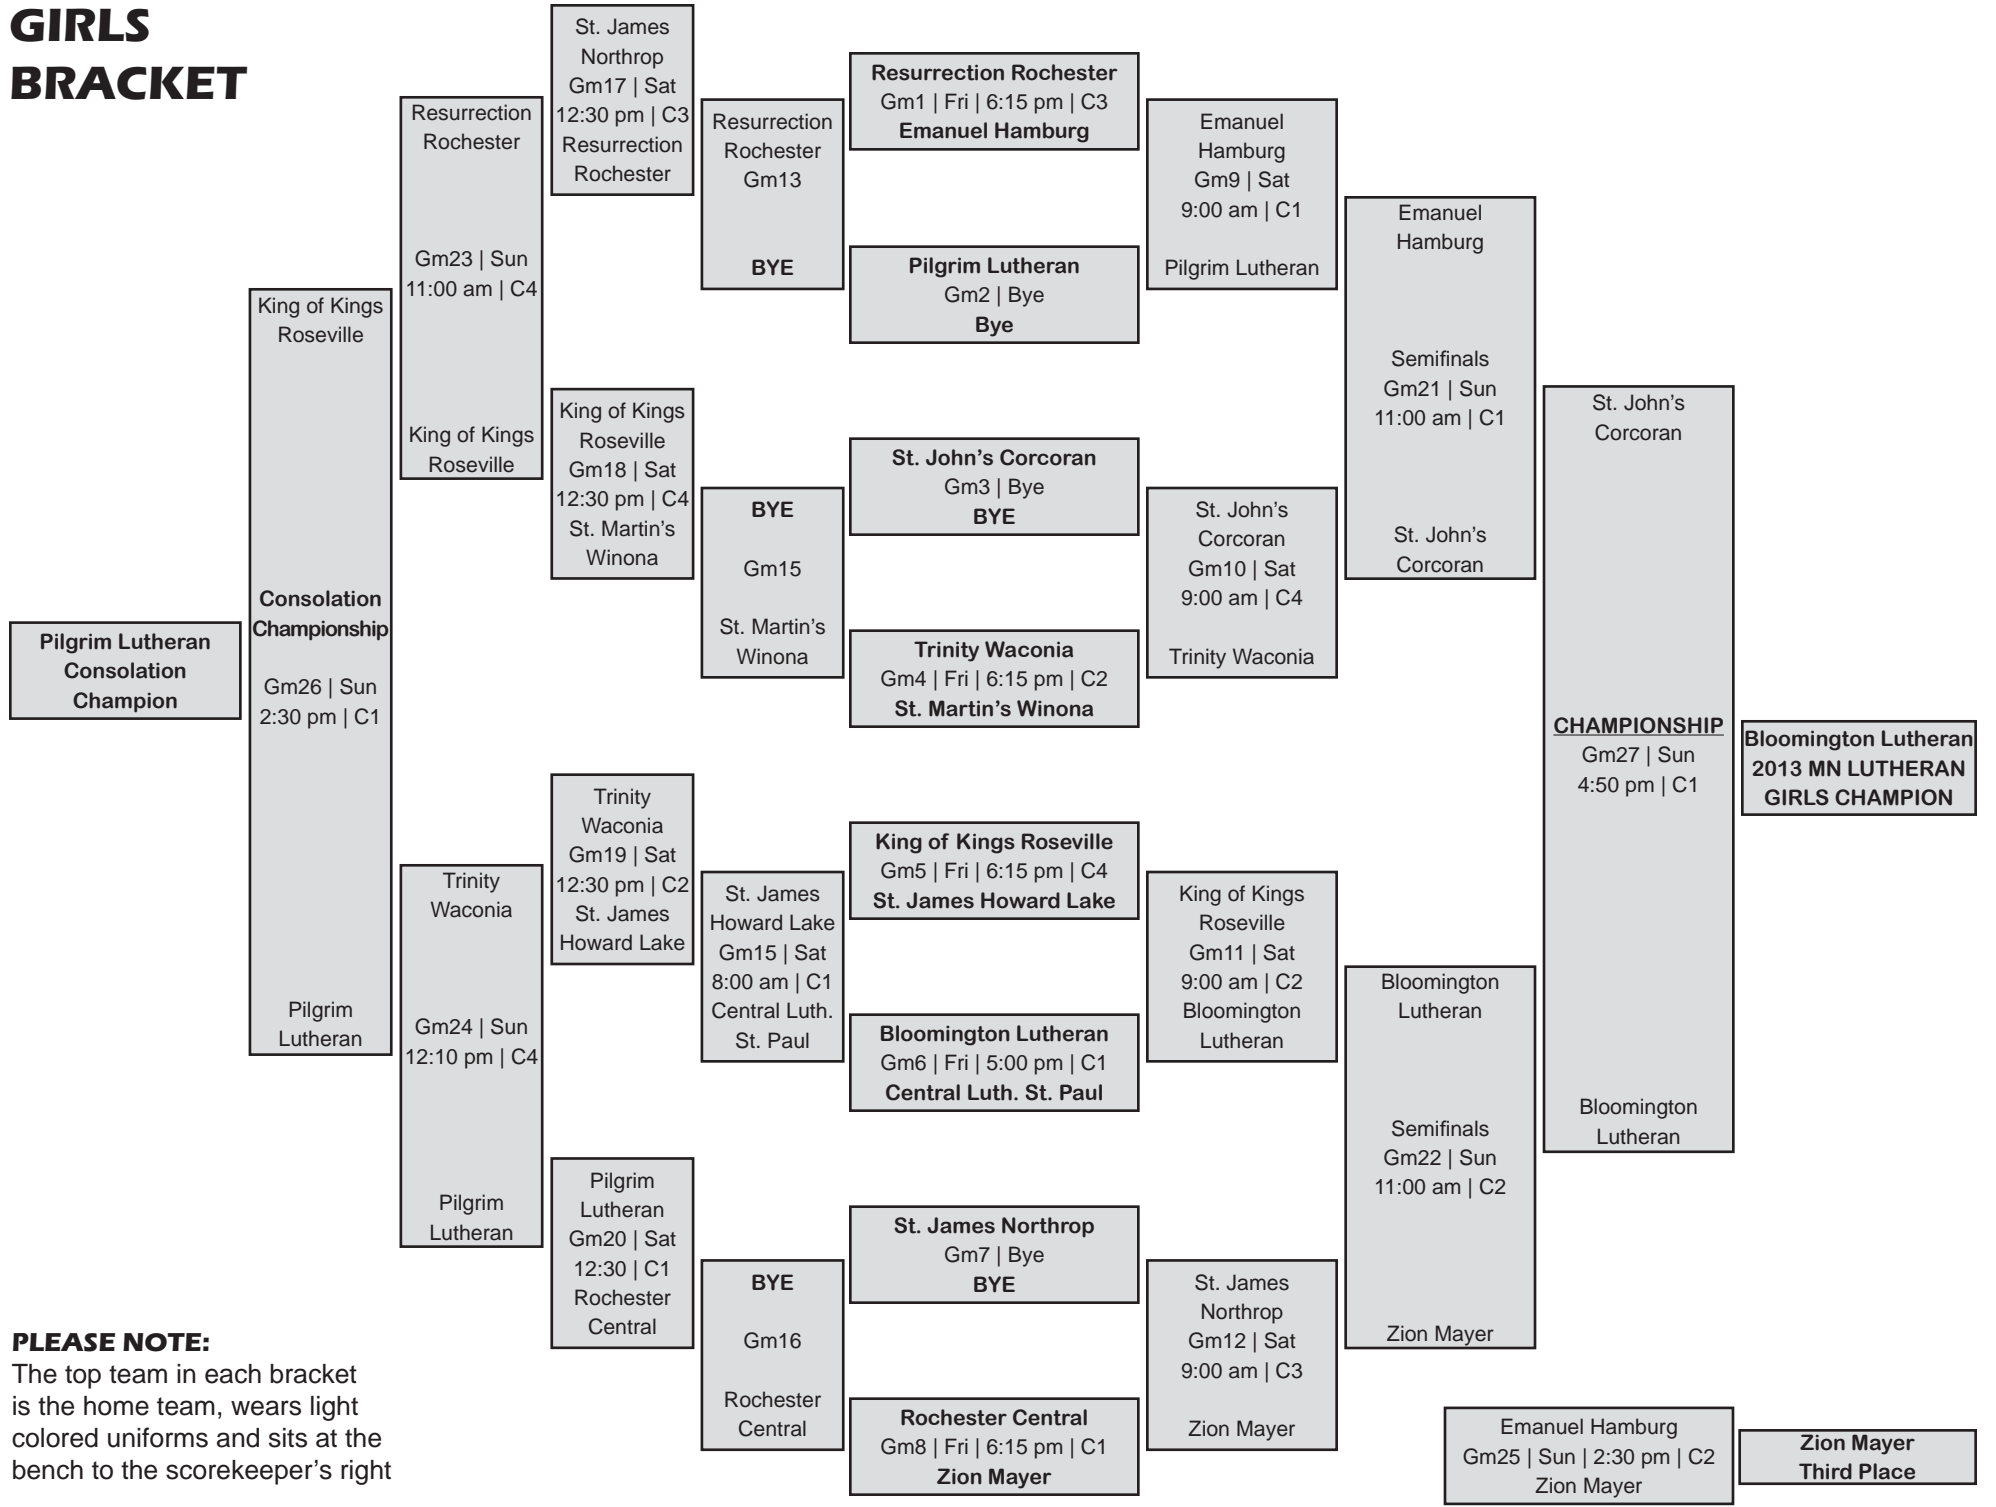

GIRLS BRACKET

PLEASE NOTE:
The top team in each bracket is the home team, wears light colored uniforms and sits at the bench to the scorekeeper's right